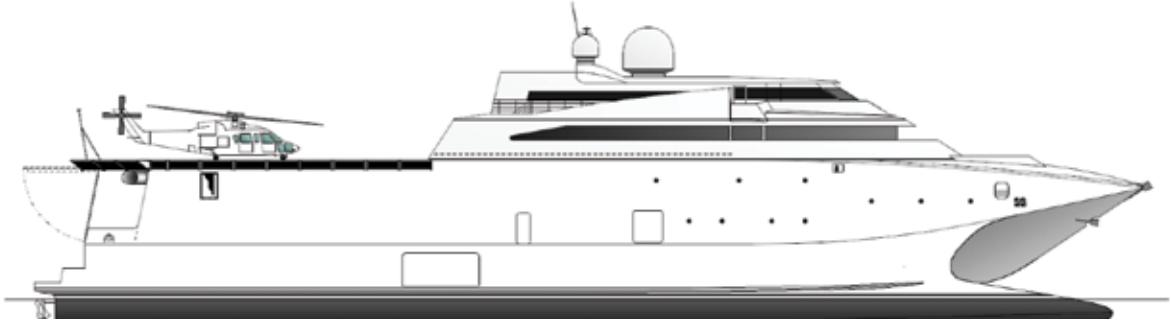

80m

DRAFT SPEC

## Super Yacht Tender Wave Piercing Catamaran SeaFrame

#### 80m Super Yacht

The 80 metre Super Yacht Tender has all the features of its larger cousins in a compact size suitable for reaching the smaller remote areas of the world.

The Owner's suite is located at the forward end of the resiliently mounted superstructure providing unsurpassed views of the seascape and landscapes the yacht will visit. The helo deck features a storage hangar on the same level. While the main deck storage bay has an overhead gantry for moving and deploying the yacht's tenders and toys.

#### Principal Particulars

Length Overall	80.37m
Length Waterline	74.00m
Beam Overall	26.00m
Draft	3.08m